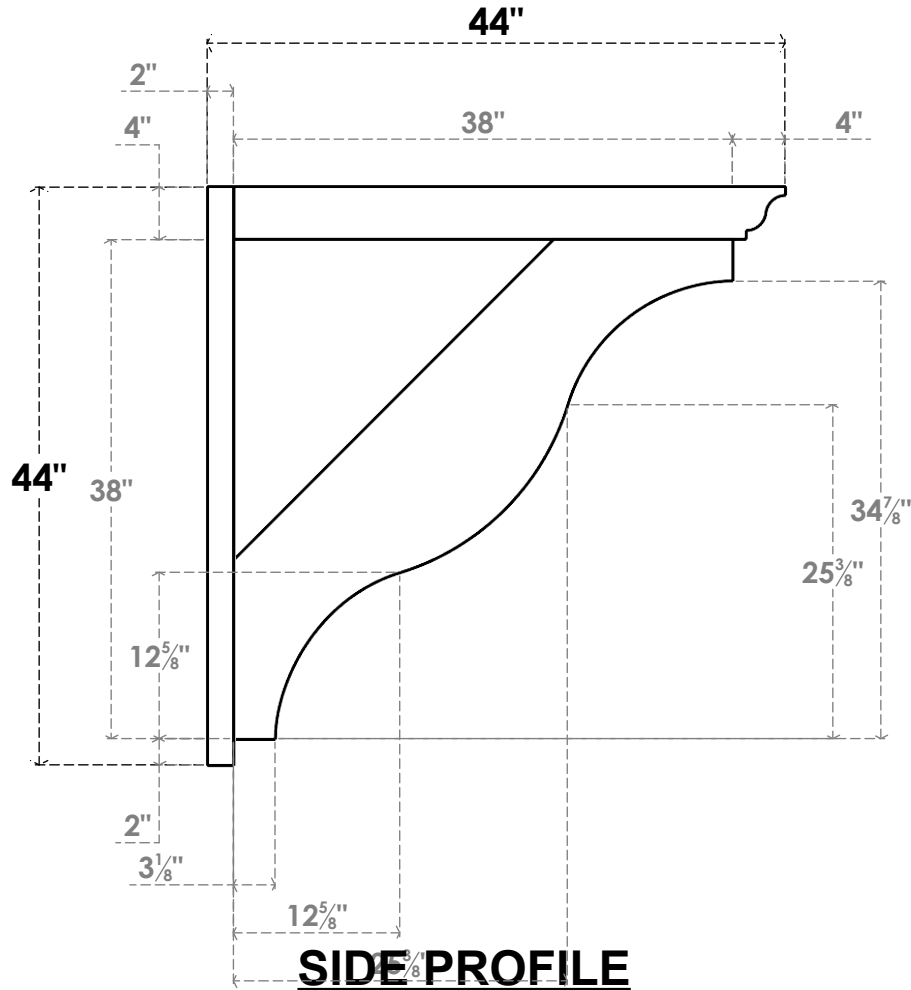

ITEM NUMBER: OUTUROC040X060X44000X44000X040X020X040FST04RCPR

4"W TOP X 6"W BACK X 44"D X 44"H X 4"T TOP X 2"T BACK TIMBERTHANE ROUGH CEDAR FUNSTON FAUX WOOD OPEN OUTLOOKER, TRADITIONAL TOP AND BLOCK BACK, 4"W CLOSED BRACE, PRIMED TAN

EKENA MILLWORK
2300 WEST MAIN ST.
CLARKSVILLE, TX 75426
TOLL FREE: 866-607-0453
WWW.EKENAMILLWORK.COM

NOTES

1. INSTALLATION TO BE COMPLETED IN ACCORDANCE WITH MANUFACTURER'S SPECIFICATIONS.
2. DRAWING MAY NOT BE TO SCALE
3. THIS DRAWING IS INTENDED FOR DESIGN AND PLANNING PURPOSES ONLY.
4. ALL INFORMATION CONTAINED HEREIN WAS CURRENT AT THE TIME OF DEVELOPMENT BUT MUST BE REVIEWED AND APPROVED BY THE PRODUCT MANUFACTURER TO BE CONSIDERED ACCURATE.
5. TIMBERTHANE ARCHITECTURAL PRODUCTS ARE MADE FROM HIGH DENSITY URETHANE AND COME FACTORY PRIMED