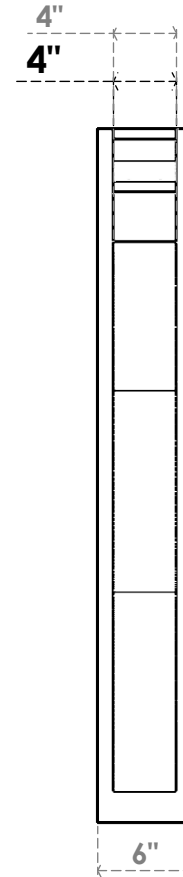

ITEM NUMBER: OUTUROC040X060X44000X44000X040X020X040FST04RCPR

4"W TOP X 6"W BACK X 44"D X 44"H X 4"T TOP X 2"T BACK TIMBERTHANE ROUGH CEDAR FUNSTON FAUX WOOD OPEN OUTLOOKER, TRADITIONAL TOP AND BLOCK BACK, 4"W CLOSED BRACE, PRIMED TAN

EKENA MILLWORK
2300 WEST MAIN ST.
CLARKSVILLE, TX 75426
TOLL FREE: 866-607-0453
WWW.EKENAMILLWORK.COM

NOTES

1. INSTALLATION TO BE COMPLETED IN ACCORDANCE WITH MANUFACTURER'S SPECIFICATIONS.
2. DRAWING MAY NOT BE TO SCALE
3. THIS DRAWING IS INTENDED FOR DESIGN AND PLANNING PURPOSES ONLY.
4. ALL INFORMATION CONTAINED HEREIN WAS CURRENT AT THE TIME OF DEVELOPMENT BUT MUST BE REVIEWED AND APPROVED BY THE PRODUCT MANUFACTURER TO BE CONSIDERED ACCURATE.
5. TIMBERTHANE ARCHITECTURAL PRODUCTS ARE MADE FROM HIGH DENSITY URETHANE AND COME FACTORY PRIMED