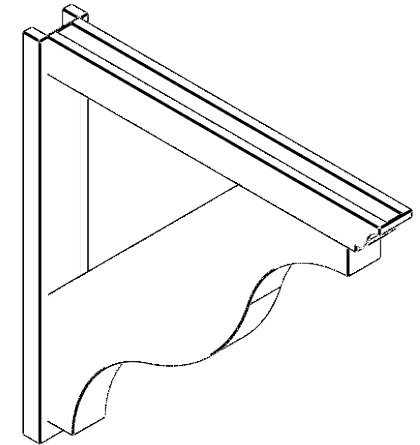

ITEM NUMBER: OUTUROC040X060X44000X44000X040X020X040FST04RCPR

4"W TOP X 6"W BACK X 44"D X 44"H X 4"T TOP X 2"T BACK TIMBERTHANE ROUGH CEDAR FUNSTON FAUX WOOD OPEN OUTLOOKER, TRADITIONAL TOP AND BLOCK BACK, 4"W CLOSED BRACE, PRIMED TAN

EKENA MILLWORK
2300 WEST MAIN ST.
CLARKSVILLE, TX 75426
TOLL FREE: 866-607-0453
WWW.EKENAMILLWORK.COM

NOTES

1. INSTALLATION TO BE COMPLETED IN ACCORDANCE WITH MANUFACTURER'S SPECIFICATIONS.
2. DRAWING MAY NOT BE TO SCALE
3. THIS DRAWING IS INTENDED FOR DESIGN AND PLANNING PURPOSES ONLY.
4. ALL INFORMATION CONTAINED HEREIN WAS CURRENT AT THE TIME OF DEVELOPMENT BUT MUST BE REVIEWED AND APPROVED BY THE PRODUCT MANUFACTURER TO BE CONSIDERED ACCURATE.
5. TIMBERTHANE ARCHITECTURAL PRODUCTS ARE MADE FROM HIGH DENSITY URETHANE AND COME FACTORY PRIMED